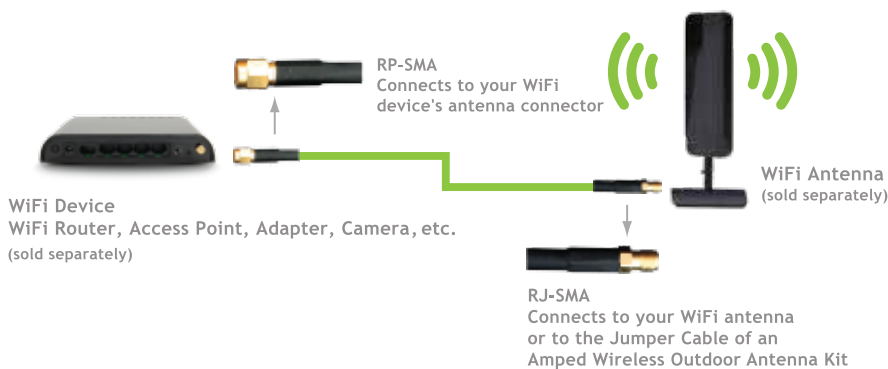

Premium 10ft Antenna Extension Cable

APC10

The Amped Wireless Premium 10ft Antenna Extension Cable is a durable, low signal loss, WiFi antenna extension cable for indoor or outdoor use. The APC10 extends the distance between your WiFi antenna and your WiFi device (works with WiFi devices with detachable antennas) and is built with the highest quality material to ensure wireless signal efficiency and reliability.

How it Works:

Amped Wireless Technology

Premium Quality Cable

The Premium Antenna Extension Cable is built with the highest quality materials and developed under the most strict manufacturing standards to ensure reliability, low signal degradation and high wireless signal efficiency.

Key Features

- Extend your WiFi antenna up to 10 feet
- Rugged, weatherproof construction allows for reliable use indoors and outdoors
- Premium build quality with gold plated connectors
- Works with 2.4GHz 802.11a/b/g/n WiFi antenna and devices
- Flexible: Easy to bend for custom installations

Works With:

WiFi Devices with detachable antennas and Reverse Jack SMA (RJ-SMA) antenna connectors (sold separately)

Antenna Connectors

Specifications

Cable Length: 10 Feet
Connectors:
Reverse Plug - SMA
Reverse Jack - SMA
Connector Coat: Gold Plated
Impedance: 50ohms
Operating Temperature Range: -40 / +185 (F)
Shielding Effectiveness: >90 dB
Signal Loss: 0.17dB/ft
Weatherability: UV Protection
Cable Jacket: Polyethylene