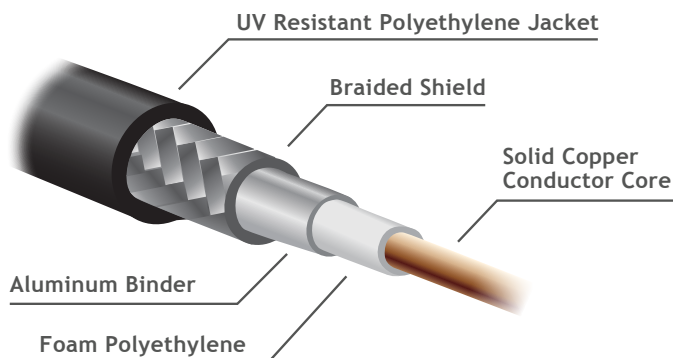

Premium 10ft Antenna Extension Cable

APC10

The Amped Wireless Premium 10ft Antenna Extension Cable is a durable, low signal loss, WiFi antenna extension cable for indoor or outdoor use. The APC10 extends the distance between your WiFi antenna and your WiFi device (works with WiFi devices with detachable antennas) and is built with the highest quality material to ensure wireless signal efficiency and reliability.

How it Works:

Amped Wireless Technology

Premium Quality Cable

The Premium Antenna Extension Cable is built with the highest quality materials and developed under the most strict manufacturing standards to ensure reliability, low signal degradation and high wireless signal efficiency.

Key Features

- Extend your WiFi antenna up to 10 feet
- Rugged, weatherproof construction allows for reliable use indoors and outdoors
- Premium build quality with gold plated connectors
- Works with 2.4GHz 802.11a/b/g/n WiFi antenna and devices
- Flexible: Easy to bend for custom installations

Works With:

WiFi Devices with detachable antennas and Reverse Jack SMA (RJ-SMA) antenna connectors (sold separately)

Antenna Connectors

Specifications

Cable Length: 10 Feet
Connectors:
Reverse Plug - SMA
Reverse Jack - SMA
Connector Coat: Gold Plated
Impedance: 50ohms
Operating Temperature Range: -40 / +185 (F)
Shielding Effectiveness: >90 dB
Signal Loss: 0.17dB/ft
Weatherability: UV Protection
Cable Jacket: Polyethylene