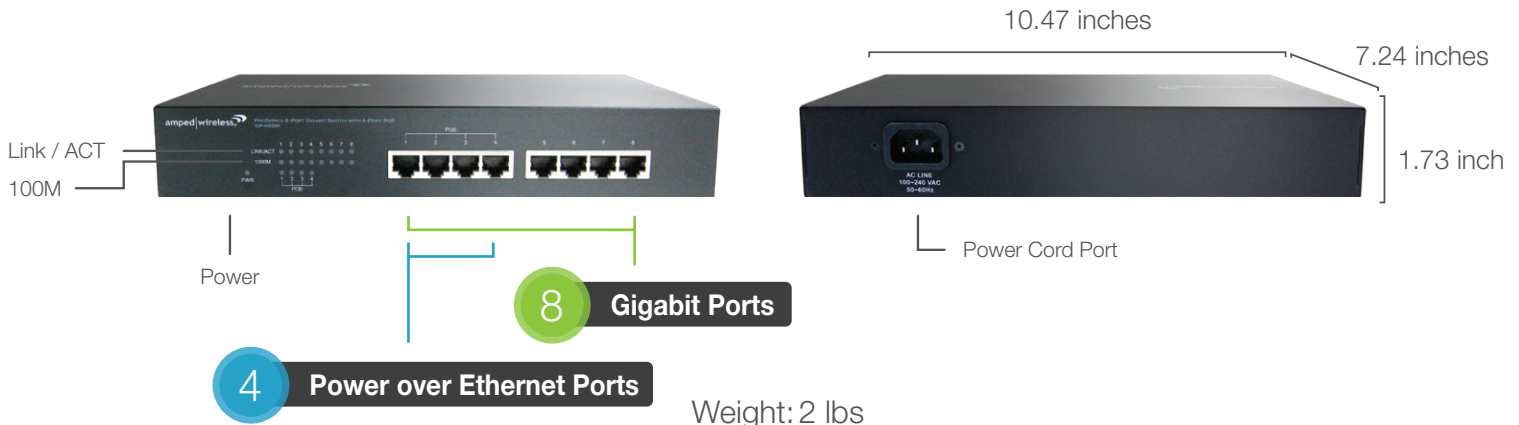

Real Time LED Indicators

Stay immediately informed with LED indicators on the front of the display panel, providing real time data on all connections, activity, and power.

Desktop or Rackmount

Place it where you need it. The GP48SW includes a rackmount kit to fasten to any network rack or simply place it on a desk for easy access.

Rapid Data Transmissions

Store-and-forward switching rapidly checks all data packets for errors before transmitting to ensure reliable data transfers at ultra-fast wired speeds.

PORTS & INDICATORS

PRODUCT COMPARISON