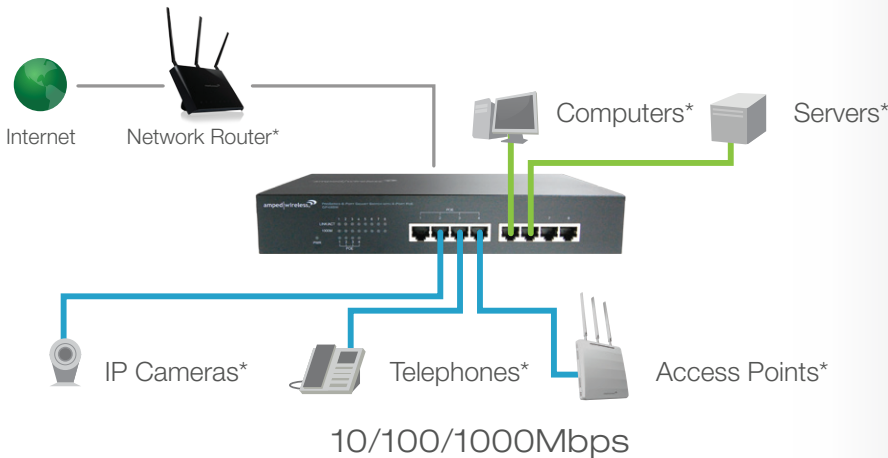

PRO SERIES 8-PORT GIGABIT SWITCH WITH 4-PORT POE

1000Mbps | DESKTOP | RACKMOUNT

The Amped Wireless Pro Series 8-Port Gigabit Switch with 4-Port PoE adds an additional eight wired devices to any network at gigabit speeds and with four of those ports functioning as Power over Ethernet. With PoE you can transfer power and data at gigabit speeds, with a single cable. Making this the perfect Switch for your IP cameras, telephones, access points and other PoE capable devices. All of this ultra-fast and reliable data transmitting is packed into the GP48SW's rugged metal enclosure and is even built with Amped Green, an advanced power saving feature for energy efficiency. Add this work horse to any network and experience the most reliable, gigabit speeds on the market.

HOW IT WORKS

- Green: Gigabit Connections
- Blue: Gigabit + PoE Connections

* (sold separately)

KEY FEATURES

Ultra-Fast Gigabit Connections

Connect up to eight devices at gigabit wired speeds for maximum performance and reliability. Supports full and half duplex, and MDI/MDI-X auto crossover.

Power over Ethernet Ports

Transfer power and data at gigabit speeds over a single cable. With a total power budget of 80W (25W max per port) it can simultaneously power up to four 802.3af/at devices such as IP cameras, telephones, and access points.

Real Time LED Indicators

Stay immediately informed with LED indicators on the front of the display panel, providing real time data on all connections, activity, and power.

Desktop or Rackmount

Place it where you need it. The GP48SW includes a rackmount kit to fasten to any network rack or simply place it on a desk for easy access.