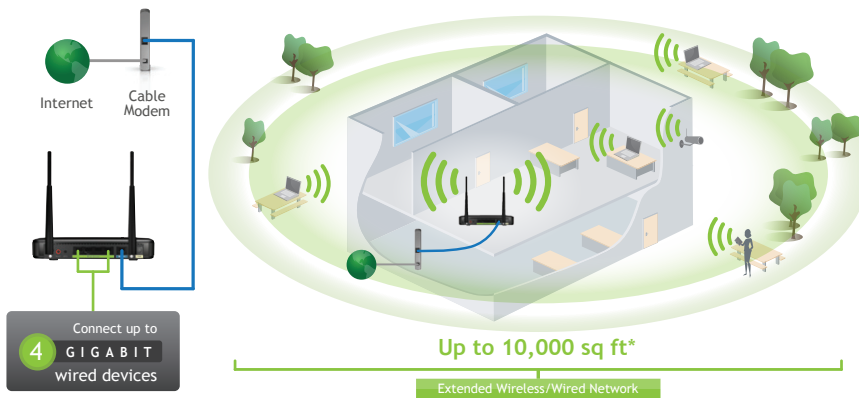

High Power Wireless-N 600mW Gigabit Router

R10000G

The Amped Wireless High Power Wireless-N 600mW Gigabit Router provides long range, high performance wireless Internet access over extreme distances. The R10000G is equipped with advanced dual 600mW wireless amplifiers and detachable high gain antennas to provide up to 10,000 sq ft of high performance Wi-Fi coverage. The High Power Gigabit Router features a powerful 620MHz internal processor, five gigabit networking ports for blazing fast wired connections and MIMO Wi-Fi technology for ultra-fast wireless speeds. The High Power Gigabit Router is great for providing extreme range Wi-Fi coverage and ultra-fast wired connections for large homes (and backyards), and multi-floor offices or warehouses.

How it Works:

The High Power Wireless-N 600mW Gigabit Router shares a broadband Internet connection with wired computers and delivers extreme wireless coverage up to 10,000 sq ft.*

Advanced Amped Technology:

High Power Dual Amplifiers and Antennas boost Wi-Fi performance

mW = Milliwatt (Output Power Measurement)
dBi = Decibels (Antenna Gain Measurement)

RANGE BOOST

1X 2X 3X

MORE POWER = MORE RANGE

GREAT FOR

LARGE HOMES

OFFICES

Key Features

Extreme Range

Provide wireless internet access over large areas (up to 10,000 sq ft)

Ultra Powerful

Dual 2.4GHz amplifiers and 5dBi antennas penetrate walls and eliminate Wi-Fi dead spots