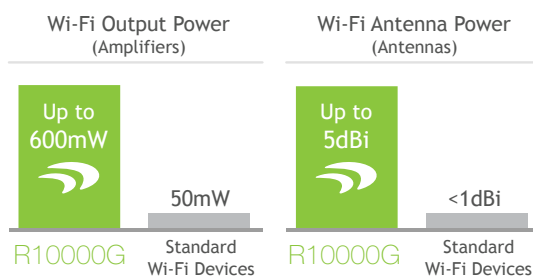

High Power Wireless-N 600mW Gigabit Router

R10000G

The Amped Wireless High Power Wireless-N 600mW Gigabit Router provides long range, high performance wireless Internet access over extreme distances. The R10000G is equipped with advanced dual 600mW wireless amplifiers and detachable high gain antennas to provide up to 10,000 sq ft of high performance Wi-Fi coverage. The High Power Gigabit Router features a powerful 620MHz internal processor, five gigabit networking ports for blazing fast wired connections and MIMO Wi-Fi technology for ultra-fast wireless speeds. The High Power Gigabit Router is great for providing extreme range Wi-Fi coverage and ultra-fast wired connections for large homes (and backyards), and multi-floor offices or warehouses.

How it Works:

The High Power Wireless-N 600mW Gigabit Router shares a broadband Internet connection with wired computers and delivers extreme wireless coverage up to 10,000 sq ft.*

Advanced Amped Technology:

High Power Dual Amplifiers and Antennas boost Wi-Fi performance

mW = Milliwatt (Output Power Measurement)
dBi = Decibels (Antenna Gain Measurement)

RANGE BOOST

1X 2X 3X

MORE POWER = MORE RANGE

GREAT FOR

LARGE HOMES