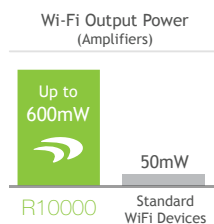

Advanced Amped Technology:

High Power Dual Amplifiers and Antennas boost WiFi performance