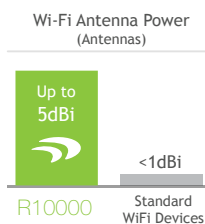

Advanced Amped Technology:

High Power Dual Amplifiers and Antennas boost WiFi performance