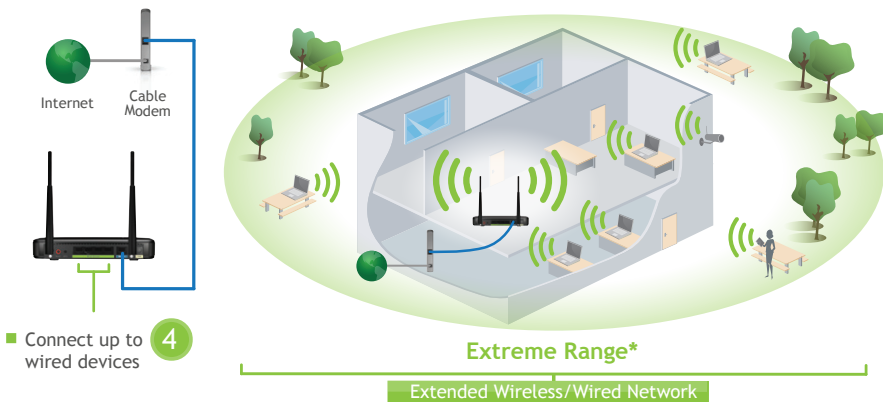

## High Power Wireless-N 600mW Smart Router

R10000

The Amped Wireless High Power Wireless-N 600mW Smart Router provides long range, high performance wireless Internet access over extreme distances. The R10000 is equipped with advanced dual 600mW wireless amplifiers and detachable high gain antennas to provide up to 10,000 sq ft of high performance Wi-Fi coverage. The Premium Series Smart Router features ultra-fast MIMO Wi-Fi speeds for lag free delivery of HD media, large data files and multiplayer gaming over your network. The High Power Router is great for providing extreme range Wi-Fi coverage in large homes (and backyards), multi-floor offices or warehouses.

### How it Works:

The High Power Wireless-N 600mW Smart Router shares a broadband Internet connection with wired computers and delivers extreme wireless coverage over 10,000 sq ft.\*