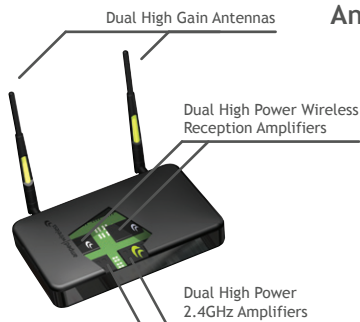

Advanced Amped Technology:

High Power Dual Amplifiers and Antennas boost WiFi performance