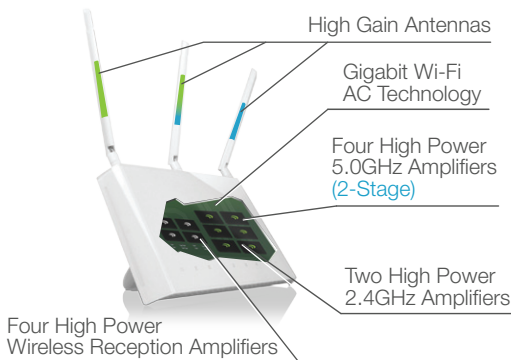

HIGH POWER™ AC1200 WI-FI® RANGE EXTENDER

DUAL BAND | 700mW | 5 GIGABIT PORTS

The Amped Wireless High Power 700mW Dual Band AC1200 Wi-Fi Range Extender expands the range of any 802.11a/b/g/n/ac Wi-Fi network by repeating the signal (2.4GHz and/or 5.0GHz) from a Wi-Fi router and redistributing it in a new "extended" location. The REA20 is equipped with a total of 10 amplifiers, 2 x 2.4GHz amplifiers, 4 x 5.0GHz amplifiers, 4 low noise amplifiers, and 3 high gain antennas to provide industry leading, extended Wi-Fi coverage. The REA20 features 5 gigabit ports that allow additional network devices to connect at blazing fast speeds. The Range Extender works with all brands of single or dual band Wi-Fi routers and service provider gateways. Unleash your iPads, Android tablets, smartphones and e-readers with the most powerful, fastest, universal range extender available.

UP TO 10,000 SQ FT

KEY FEATURES

- **LONG RANGE WI-FI**
  Extend coverage for your large home or office by up to 10,000 sq ft*
- **ELIMINATE WI-FI DEAD SPOTS**
  Penetrate walls with high power, dual band Wi-Fi
- **SIMULTANEOUS DUAL BAND WI-FI**
  Extend 2.4GHz and 5.0GHz networks simultaneously for more bandwidth
- **GUEST NETWORKS & USER ACCESS**
  Create up to 8 networks for guests and restrict access to specific users
- **WI-FI COVERAGE CONTROL**
  Adjust the distance of your wireless network
- **POWERFUL PROCESSOR**
  Experience more with faster networking speeds
- **SHARE FILES WITH USB**
  Attach a USB drive and easily share files within your network
- **GIGABIT NETWORK BRIDGE**
  Connect more wired devices to your network without sacrificing speed
- **AIRPLAY®, AIRPRINT™, & HOME SHARING**
  Works with all Apple networking features
- **UNIVERSALLY COMPATIBLE**
  Works with any Router or Gateway: including Linksys, Verizon, Netgear & more*