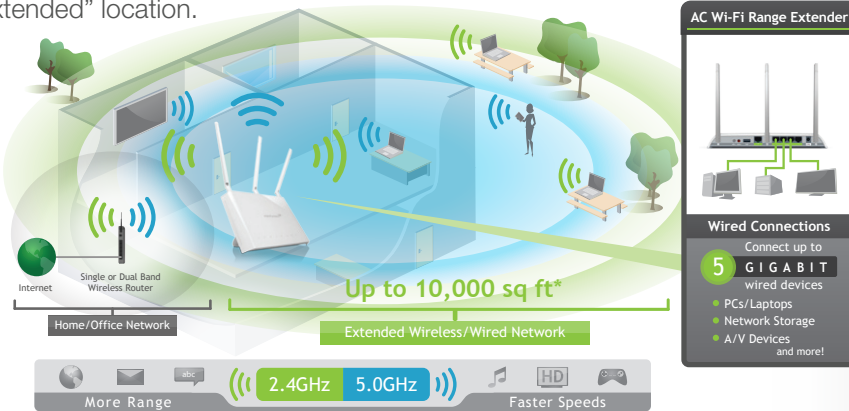

HOW IT WORKS

The REA20 expands the range of any Wi-Fi network by repeating the signal (2.4GHz and/or 5.0GHz) from the router and redistributing it in a new "extended" location.

HIGH POWER TECHNOLOGY