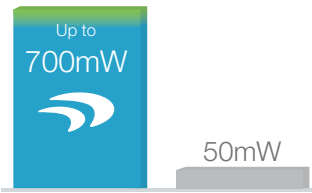

HOW IT WORKS

The REA20 expands the range of any Wi-Fi network by repeating the signal (2.4GHz and/or 5.0GHz) from the router and redistributing it in a new "extended" location.

HIGH POWER TECHNOLOGY

Wi-Fi Output Power Amplifiers

REA20 Standard Wi-Fi Devices

Wi-Fi Antenna Power Antennas

REA20 Standard Wi-Fi Devices

Wi-Fi Data Speeds Technology

REA20 Standard Wi-Fi Devices

2-STAGE AMPLIFIERS

Double amplification for maximum range

2-Stage Amplifiers boost a single Wi-Fi signal twice using two amplifiers for maximum performance.

mW = Milliwatt (Output Power Measurement) dBi = Decibel (Antenna Gain Measurement)

PRODUCT COMPARISON

	N300 Compact Range Extender REC10	N300 Range Extender SR10000	N600 Dual Band Range Extender SR20000G	AC600 Dual Band Compact Range Extender REC15A	AC1200 Dual Band Range Extender REA20
SPEED PERFORMANCE					
N300 Wireless-N Speeds	●	●			
N600 Dual Band N Speeds			●		
AC600 Dual Band N+AC Speeds				●	
AC1200 Dual Band N+AC Speeds					●
OUTPUT POWER / COVERAGE					
Up to 500mW / 5,000 sq ft				●	
Up to 600mW / 6,500 sq ft	●				
Up to 600mW / 10,000 sq ft		●	●		
Up to 700mW / 10,000 sq ft					●
Dual Band Amplifiers			●	●	●
ANTENNAS					
External - High Gain	●	●	●	●	●
Detachable Antennas	1	2	2	1	3
Dual Band			●	●	●
KEY FEATURES					
Discreet Plug-In Design	●			●	
Universal: Works with All Routers*	●	●	●	●	●
Wired Ports	1	5	5	1	5
Gigabit Ports & Power Processor			●		●
Simultaneous Dual Band Less Interference			●	●	●
USB Storage Support			●		●