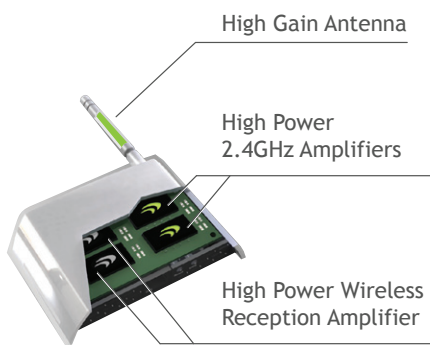

AMPED TECHNOLOGY: