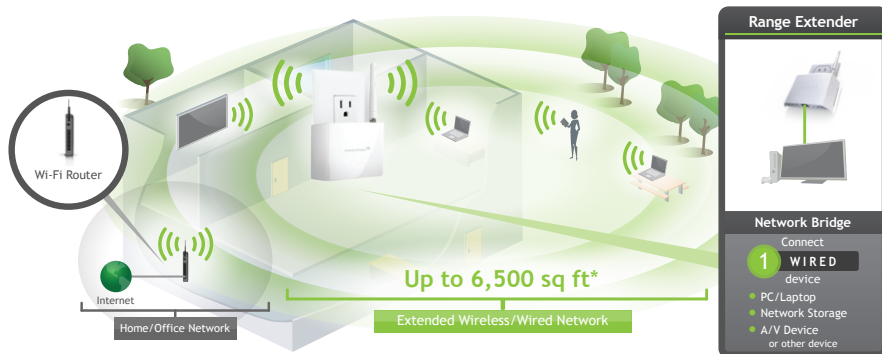

HIGH POWER COMPACT WI-FI RANGE EXTENDER

REC10

The High Power Compact Wi-Fi Range Extender expands the range of any 802.11b/g/n wireless network by repeating the signal from a wireless router and redistributing it in a new "extended" location. The REC10 is equipped with advanced dual amplifiers and a high gain detachable antenna to extend Wi-Fi coverage by a staggering 6,500 sq ft. Its elegant, plug-in design allows it to be discreetly installed within a home or office to provide Wi-Fi coverage for all your rooms and backyard. Enjoy the freedom of using your laptop, tablet or smartphone throughout your entire property. The Range Extender also includes a wired port for connecting and bridging an additional network device, such as a PC or TV, to your Wi-Fi network. The REC10 works with any brand of Wi-Fi router and is simply the smallest, high power, universal Wi-Fi range extender available.

HOW IT WORKS:

The High Power Compact Wi-Fi Range Extender receives the signal from your home/office Wi-Fi router, amplifies and rebroadcasts it in a new location, extending your range over extreme distances.

UP TO **6,500** SQ* FT

WIRELESS COVERAGE

KEY FEATURES

- Extreme Range**
Eliminate Wi-Fi deadspots in large areas
- Ultra Powerful**
Penetrate walls with amplified Wi-Fi
- User Access Control**
Restrict network access to specific users
- User Access and Guest Networks**
Create Wi-Fi networks for guests
- Works with AirPlay® & AirPrint™**
Works great with Apple® networking features
- Wi-Fi Coverage Control**
Adjust the distance of your wireless network
- Network Bridge**
Connect wired devices and A/V devices to your extended network
- Eliminate A/V Buffering**
Stream movies and audio with ease
- Easy Wireless Setup**
Configures in minutes with your Tablet, Smartphone or Laptop
- Elegant, Discreet Design**
Wall mountable, plug-in design looks great in your home or office