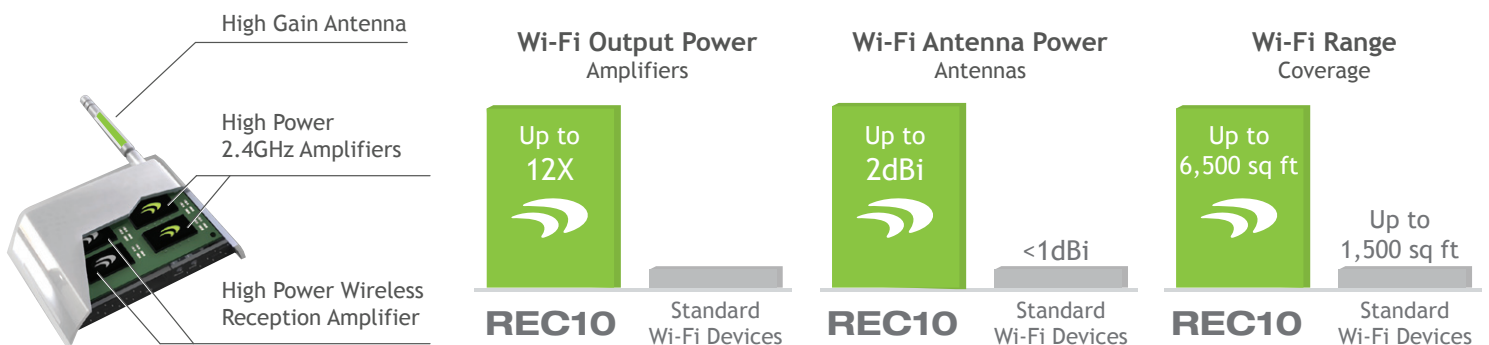

AMPED TECHNOLOGY: