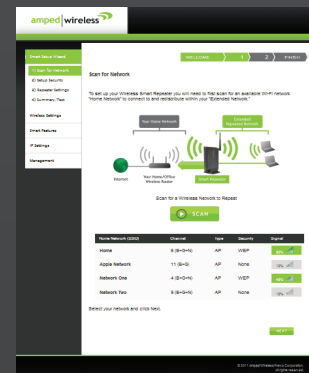

Wireless Coverage Control
Adjust the distance of your wireless network

User Access Control
Restrict network access to specific users

Supports Advanced Wi-Fi Security
Wi-Fi Protected Setup, WPA, WPA2

Works with AirPlay® & AirPrint™
Works great with Apple® networking features

Easy to Install

The **Setup Wizard** makes setup simple

- 1 Connect your computer to the Range Extender
- 2 Access the wizard at www.setup.ampedwireless.com and scan for an available wireless network to repeat