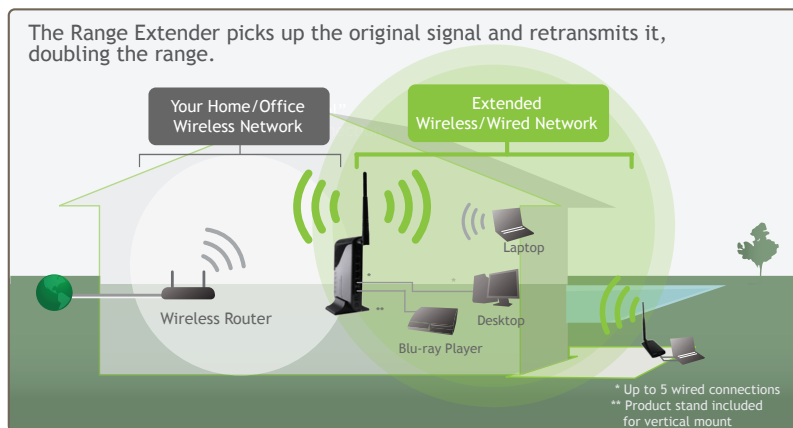

High Power Wireless-150N Range Extender

SR150

The Amped Wireless High Power Wireless-150N Range Extender expands the range of your 802.11b/g/n wireless network by repeating the signal from your home or office wireless router and redistributing it in a new "extended" location. Computers, game consoles, networked Blu-ray players, televisions and other networked devices can then connect to the Range Extender using Wi-Fi or wired Ethernet cables (up to 5 wired connections available) to access the extended network. The SR150 Range Extender eliminates wireless dead zones and extends wireless and wired network coverage throughout your home or office and is compatible with most brands and models of 802.11b/g/n Wi-Fi routers and access points.

How it Works:

Advanced Amped Technology:

Range:

The Range Extender uses advanced Wi-Fi amplifiers to boost wireless reception and performance. The boosted performance is then optimally tuned and paired with a High Gain Wi-Fi antenna for maximum range. (Typical wireless devices do not utilize wireless amplifiers and are equipped with no gain 0dBi internal Wi-Fi antennas).