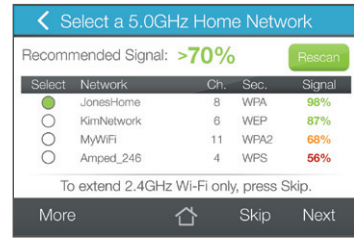

Scan for and select the 2.4 and 5GHz Wi-Fi networks that you wish to extend.