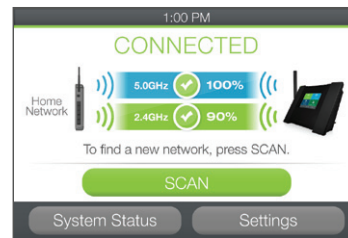

Connect your Wi-Fi devices to the Extender and enjoy your new, extended Wi-Fi network.