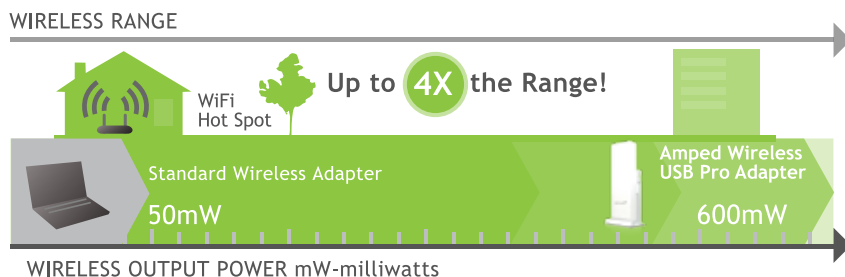

Performance Comparison:

High Power Amplifiers and Antennas Boost Wireless Performance:
(See comparison to standard WiFi devices below)