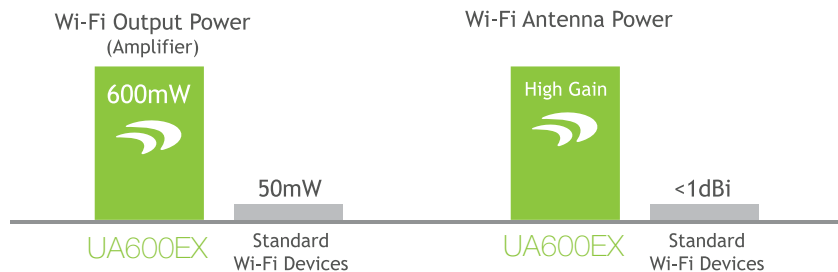

Performance Comparison:

High Power Amplifiers and Antennas Boost Wireless Performance:
(See comparison to standard WiFi devices below)