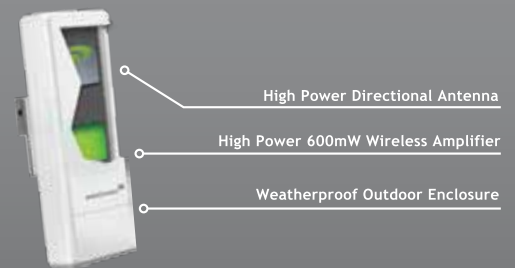

Amped Wireless Technology