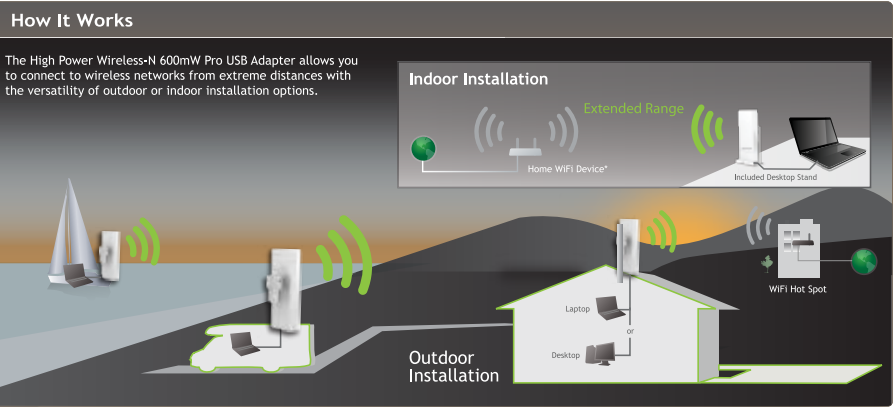

High Power Wireless-N 600mW Pro USB Adapter

UA600EX

PRO SERIES

The Amped Wireless High Power Wireless-N 600mW Pro USB Adapter is a high performance WiFi network adapter that features a 600mW wireless power amplifier and a high gain directional antenna to achieve up to four times the wireless range of standard wireless networking adapters. The UA600EX is enclosed in a weatherproof housing and includes a heavy duty 26.5 feet USB cable for use indoors or outdoors. The professional High Power Wireless-N adapter can be mounted on walls, poles or on any flat surface for use in homes, offices, boats, recreational vehicles and more.

How it Works:

Key Features

- Extreme WiFi Range: 600mW Amplifier and Directional High Gain Antenna
- Weatherproof: Works outdoors and Indoors
- Great for use in homes, offices, boats, R/Vs and more
- Supports Windows and Mac computers
- Works with 2.4GHz 802.11b/g/n networks
- Wall, Pole and Desktop mounts included

High Power Directional Antenna

- Concentrates Wi-Fi power to a single direction for more wireless range and performance

Premium 26.5 feet Dual USB Connection

Heavy Duty, Extra Long USB Cable

Use one USB connector for standard power or two USB connections for amplified performance

Wireless Output Power: **Up to 29dBm**

Wireless Sensitivity: -95dBm

Wireless Security: WEP, WPA, WPA2, WPA Mixed, WPS

Antennas:

- 1 x High Gain Directional Panel Antenna

Interface:

- 26.5ft Heavy Duty Mini USB to Dual USB 2.0 Cable
- 1 USB Connection for standard use
- 2 USB Connection required for full power 600mW function